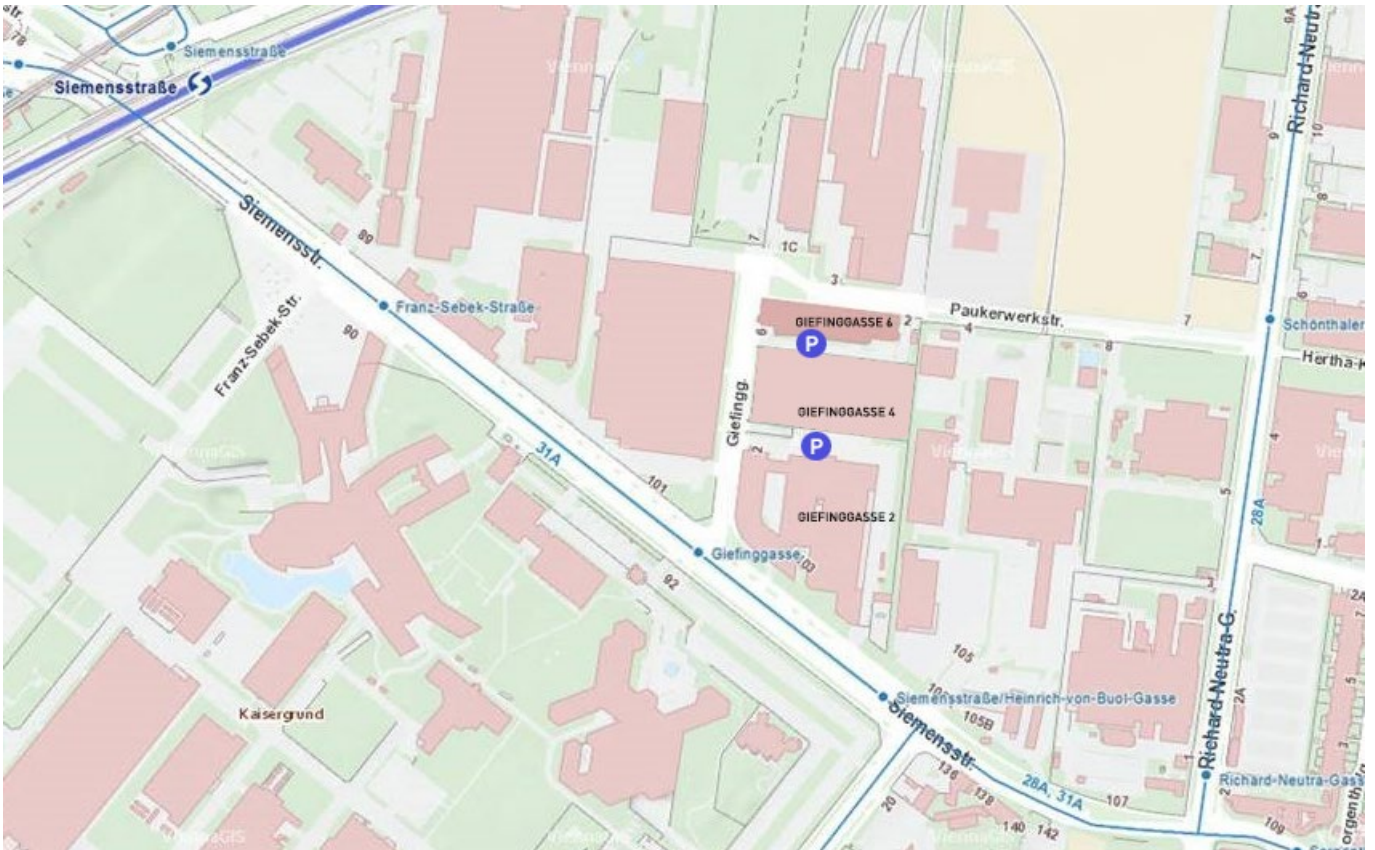

## HOW TO FIND US AT OUR LOCATION GIEFINGASSE

### By car:

- Coming from the A22 or the Nordbrücke: leave at A22 junction Floridsdorf and follow the B229. After crossing Brünner Straße continue along Shuttleworthstraße, which passes into Siemensstraße.
- Coming over the Floridsdorferbrücke: On Brünner Straße, turn left into Katsushikastraße, at the 2nd crossing turn left into Leopoldauer Straße. After approx. 1 km turn left again and drive along Heinrich-von-Buol-Gasse until the crossing Siemensstraße.
- Coming over the Reichsbrücke: Drive along Wagramer Straße, turn left at the crossing Eipeldauer Straße (Bauhaus) and go ahead until Giefinggasse.
- Coming from the North: On Brünner Straße turn left into Siemensstraße or take Wagramer Straße and turn right into Eipeldauer Straße – follow the road until Giefinggasse.

## Visitor Parking:

10 parking spots behind the building Giefinggasse 2 (first entry on the right)

20 parking spots at Giefinggasse 4 (entry between the buildings Giefinggasse 4 and 6)  
For the exit barrier at Giefinggasse 4, token coins are available at the reception desk on the 1<sup>st</sup> floor, Giefinggasse 4.

Onward from „Siemensstraße“: bus 31A heading towards „Kagraner Platz“, get off at station „Giefinggasse“ (or app. 10 minutes walk)

Alternatively, from U6 terminal station „Floridsdorf“:

bus 29B heading towards „Großfeldsiedlung“, get off at station „Paukerwerkstraße“