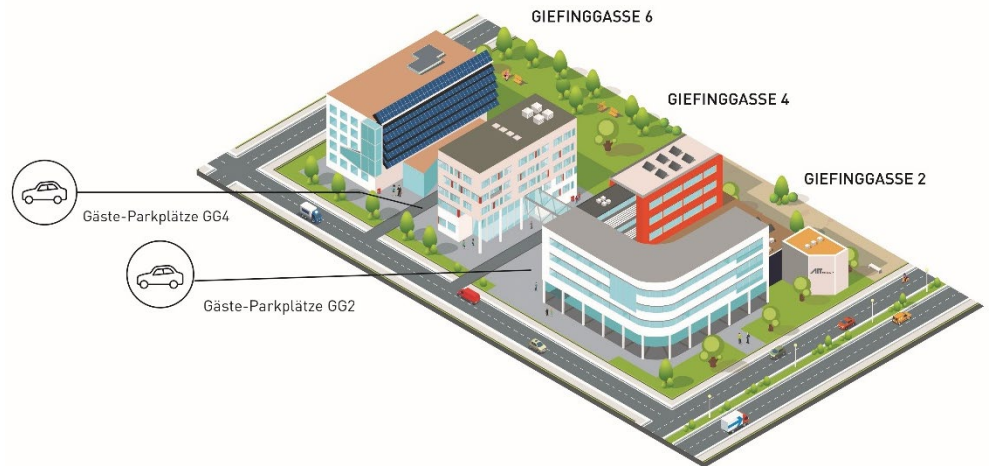

## HOW TO FIND US AT OUR LOCATION GIEFINGASSE

### By car:

- Coming from the A22 or the Nordbrücke: leave at A22 junction Floridsdorf and follow the B229. After crossing Brünner Straße continue along Shuttleworthstraße, which passes into Siemensstraße.
- Coming over the Floridsdorferbrücke: On Brünner Straße, turn left into Katsushikastraße, at the 2nd crossing turn left into Leopoldauer Straße. After approx. 1 km turn left again and drive along Heinrich-von-Buol-Gasse until the crossing Siemensstraße.
- Coming over the Reichsbrücke: Drive along Wagramer Straße, turn left at the crossing Eipeldauer Straße (Bauhaus) and go ahead until Giefinggasse.
- Coming from the North: On Brünner Straße turn left into Siemensstraße or take Wagramer Straße and turn right into Eipeldauer Straße – follow the road until Giefinggasse.

## Visitor Parking:

10 parking spots behind the building Giefinggasse 2 (first entry on the right)

20 parking spots at Giefinggasse 4 (entry between the buildings Giefinggasse 4 and 6)  
For the exit barrier at Giefinggasse 4, token coins are available at the reception desk on the 1<sup>st</sup> floor, Giefinggasse 4.